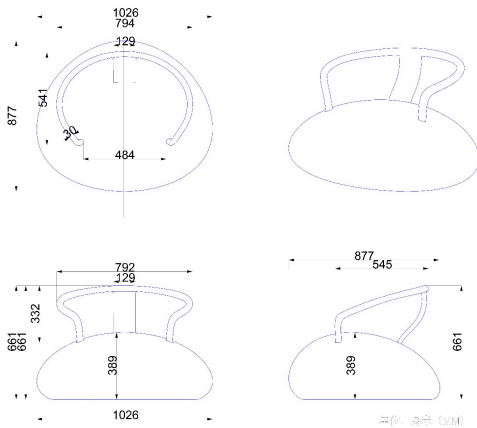

Dimensions: L110 x W95 x H72 cm

Primary Material: Wood

Primary Color: Black

Customization: This product is not customizable.